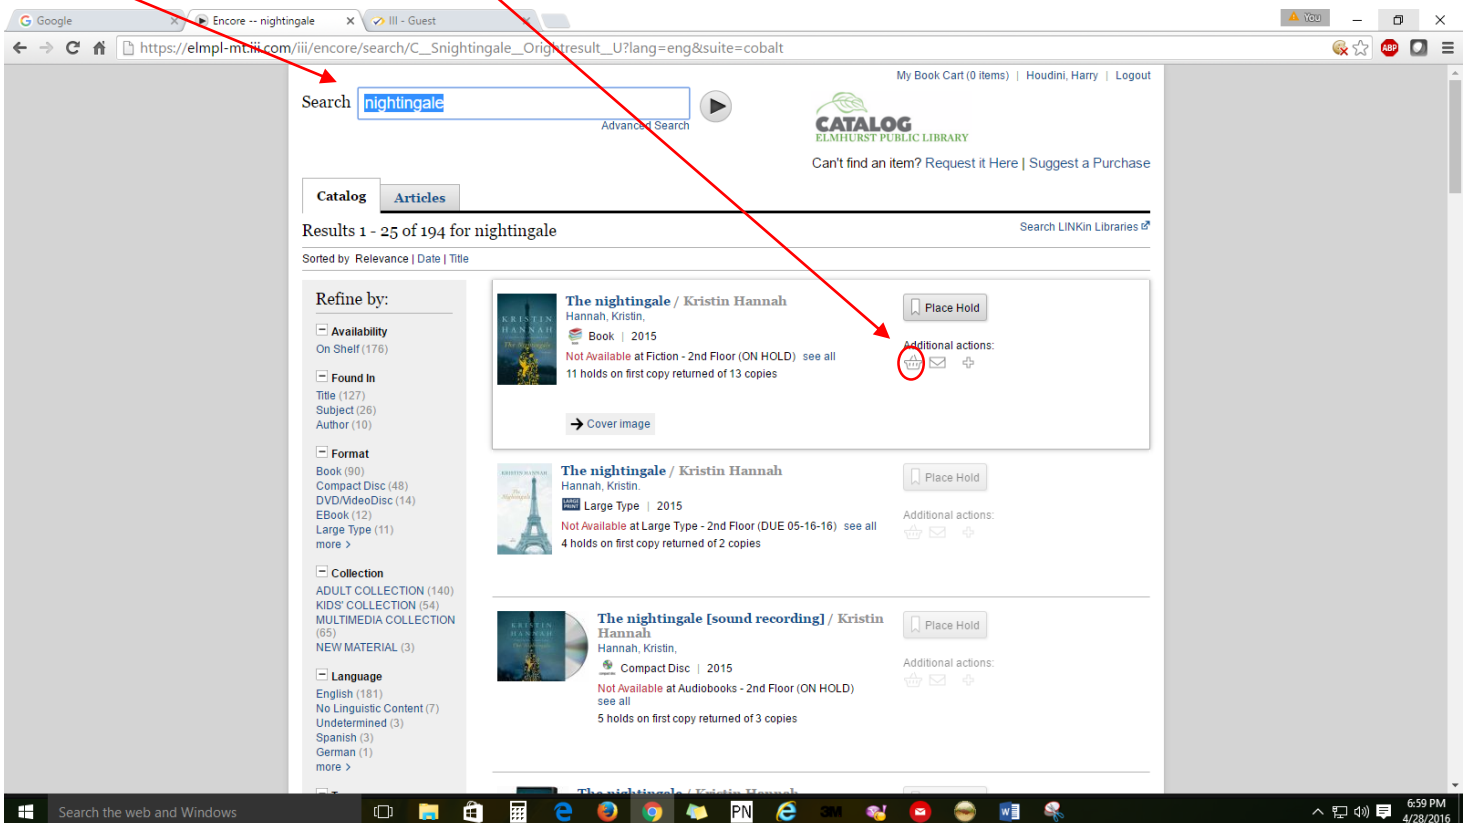

# CREATING A READING LIST IN ENCORE

Start by logging into your account

Search for a title..... then Click on the icon that looks like a shopping basket

Keep adding titles to your Book Cart if so desired

Click on Your Name to return to your Account Page

Then click on My Lists

You will be prompted to Name and SAVE your list.

The screenshot shows the 'Save to My List' dialog box in the Elmhurst Public Library catalog. The dialog has a 'Name' field containing 'World War 2 - France', a 'Description' field containing 'Historical fiction', and an 'Included Items' list with three entries: 'The nightingale', 'All the light we cannot see : a novel', and 'The Paris architect : a novel'. There are 'Create' and 'Cancel' buttons at the bottom of the dialog. In the background, search results for 'paris architect' are visible, including 'The nightingale', 'All the light we cannot see', and 'The Paris architect : a novel' by Charles Belfoure.