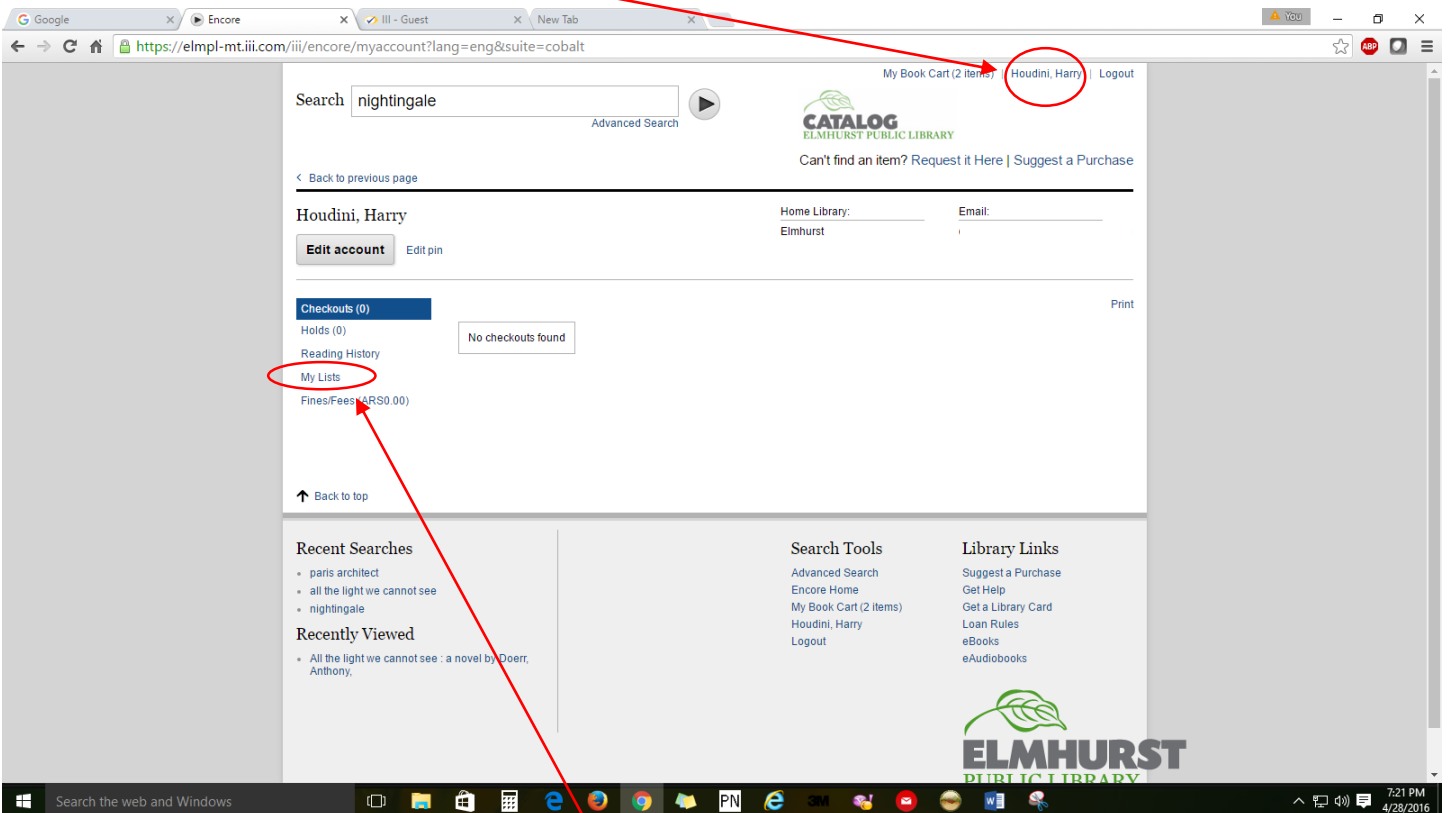

# CREATING A READING LIST IN ENCORE

Start by logging into your account

Search for a title..... then Click on the icon that looks like a shopping basket

Keep adding titles to your Book Cart if so desired

Click on Your Name to return to your Account Page

Then click on My Lists

You will be prompted to Name and SAVE your list.

The screenshot shows the 'Save to My List' dialog box in the Elmhurst Public Library catalog. The dialog has a 'Name' field containing 'World War 2 - France', a 'Description' field containing 'Historical fiction', and an 'Included Items' list with three entries: 'The nightingale', 'All the light we cannot see : a novel', and 'The Paris architect : a novel'. There are 'Create' and 'Cancel' buttons at the bottom of the dialog. In the background, search results for 'paris architect' are visible, including 'The nightingale', 'All the light we cannot see', and 'The Paris architect : a novel' by Charles Belfoure.