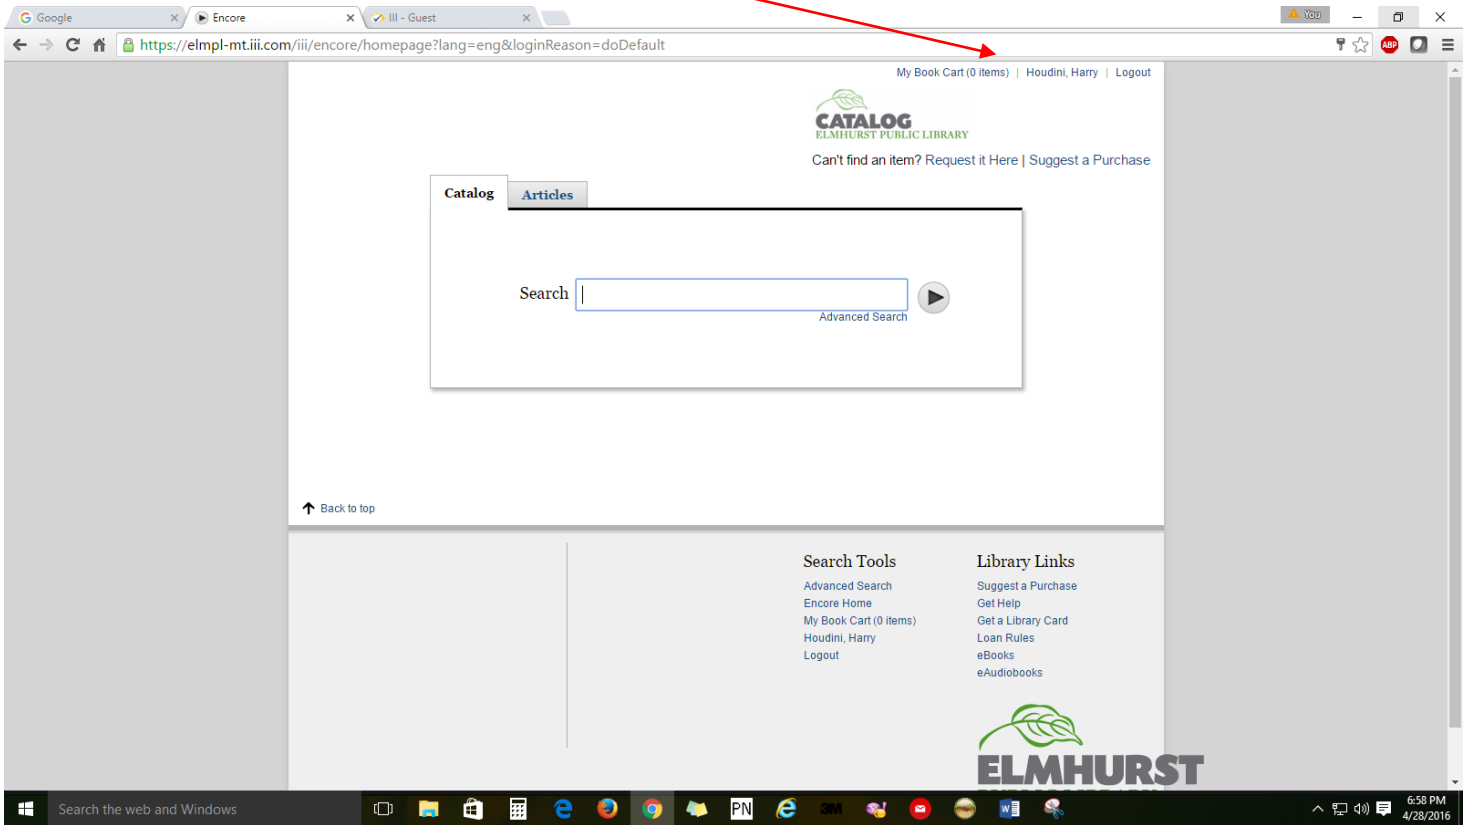

# CREATING A READING LIST IN ENCORE

Start by logging into your account

Search for a title..... then Click on the icon that looks like a shopping basket

Keep adding titles to your Book Cart if so desired

Click on Your Name to return to your Account Page

Then click on My Lists

You will be prompted to Name and SAVE your list.

The screenshot shows the 'Save to My List' dialog box in the Elmhurst Public Library catalog. The dialog has a 'Name' field containing 'World War 2 - France', a 'Description' field containing 'Historical fiction', and an 'Included Items' list with three entries: 'The nightingale', 'All the light we cannot see : a novel', and 'The Paris architect : a novel'. There are 'Create' and 'Cancel' buttons at the bottom of the dialog. In the background, search results for 'paris architect' are visible, including 'The nightingale', 'All the light we cannot see', and 'The Paris architect : a novel' by Charles Belfoure.