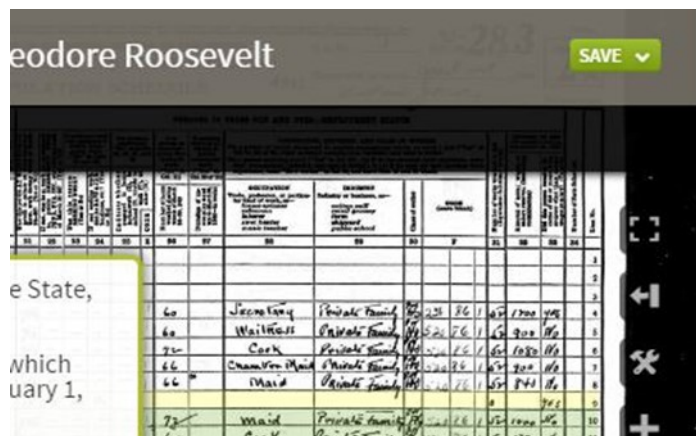

ANCESTRY.COM BASICS

Save / Print

To and/or print a document in Ancestry, select the green save button in the corner of a document. This will allow you to save the image on your computer or be able to email the link home.